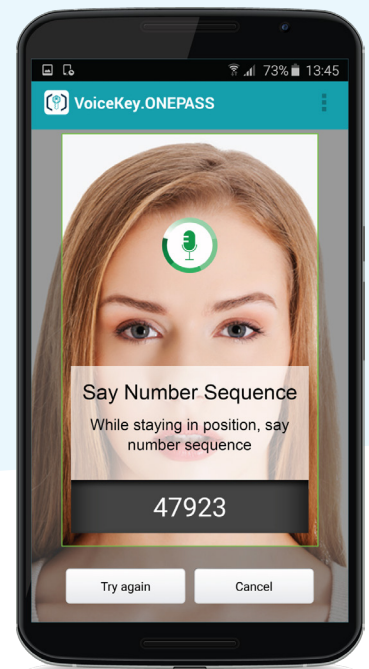

VoiceKey.ONEPASS

Bimodal (voice + face) biometric authentication for mobile platforms

Combination of voice and face authentication brings enhanced security and ease of authentication to billions of smartphone users. Traditional biometric modalities (fingerprints, iris), require additional hardware (scanners) to be used in a mobile environment. SpeechPro removes these barriers with multimodal OnePass, which can be applied on any smartphone.

VoiceKey.ONEPASS offers unparalleled mobile biometric security solutions:

Authentication: Triple biometric authentication reduces risk of fraud or misuse

Identity Security: User information retained in your secure Enterprise environment

Ubiquity: Android & iOS supported . Standard smartphone microphones and cameras collect sufficient biometric data

Speaker Authentication

Facial Recognition

Liveness Detection