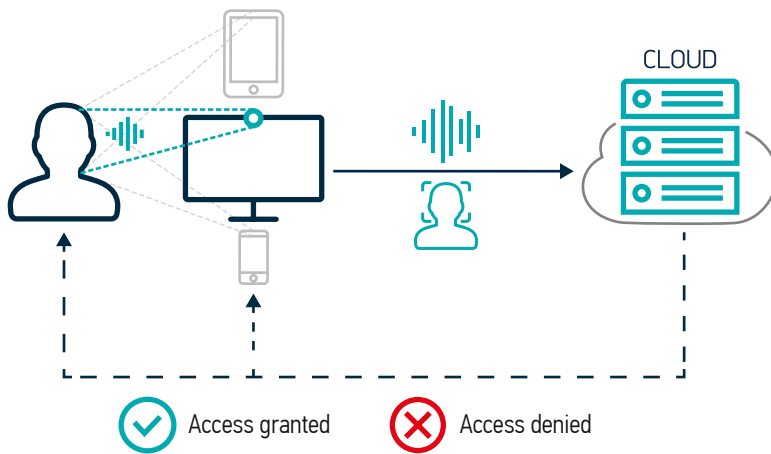

Ubiquity: Android & iOS supported . Standard smartphone microphones and cameras collect sufficient biometric data

Speaker Authentication

Facial Recognition

Liveness Detection

Liveness Detection

- Ensures a photograph or voice recording can not be used for authentication
- Voice and facial liveness detection
- Prompts for random passphrase for voice authentication

How does VoiceKey.ONEPASS work?

30 SECOND ENROLLMENT Take one picture and record 3 short utterances (passwords).

5 SECOND VERIFICATION When a user tries to access a secure service or content, VoiceKey.ONEPASS asks the user to pronounce a password and takes a smartphone picture of their face at the same time, providing multi-biometric data collection with just one click.

SECURE PROCESSING The voice and image templates are formatted algorithmically and sent to the cloud for processing.

INSTANT ACCESS If the matching results are positive, the user gains access; if not, access is denied.