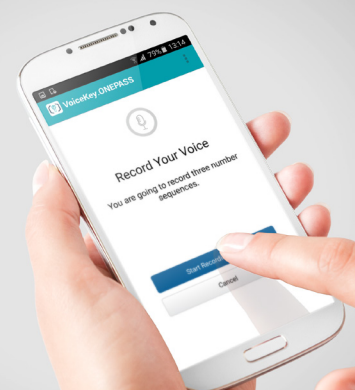

Features

Ease of Use:

- 30 second registration
- Handsfree authentication
- 5 second verification

Accuracy:

- FA = 0.01%
- FR = >1%

Acoustic Environment

- SNR: 7dB

Triple Security

- Voice Authentication
- Facial Recognition
- Liveness Detection

Hardware Agnostic

- Android
- iOS
- Online VoiceKey.WEBACCESS

Key Beneficiaries

online banking

e-Commerce

e-Wallets

networks & apps