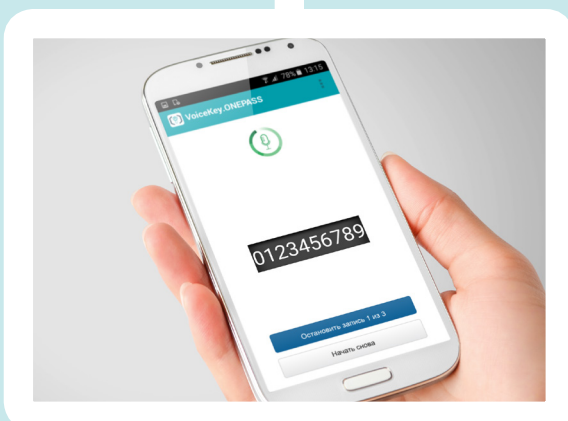

Ubiquity: Android & iOS supported . Standard smartphone microphones and cameras collect sufficient biometric data

Speaker Authentication

Facial Recognition

Liveness Detection

Liveness Detection

- Ensures a photograph or voice recording can not be used for authentication
- Voice and facial liveness detection
- Prompts for random passphrase for voice authentication

How does VoiceKey.ONEPASS work?

30 SECOND ENROLLMENT Take one picture and record 3 short utterances (passwords).

5 SECOND VERIFICATION When a user tries to access a secure service or content, VoiceKey.ONEPASS asks the user to pronounce a password and takes a smartphone picture of their face at the same time, providing multi-biometric data collection with just one click.